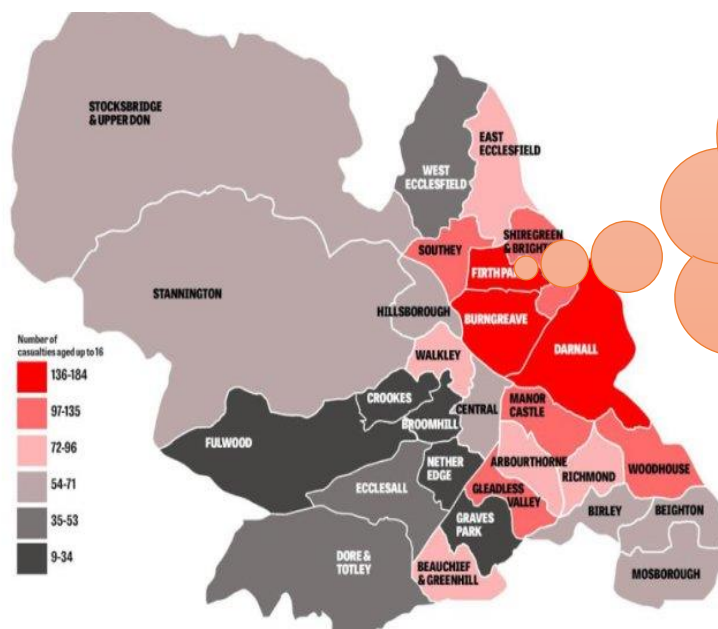

Abbeyfield Primary Academy

Abbeyfield Primary Academy is situated on Orphanage Road, Sheffield, S3. Over 450 children attend the school with an age range from 3 years to 11 years.

The school sits on the corner of Orphanage Road and the A6135 Barnsley Road. Barnsley Road is a major road which is busy throughout the day. The roads are regularly used by large heavy commercial traffic, ambulances, commuters, public transport and pedestrians, travelling to and from the motorway, Sheffield City Centre and Northern General Hospital

We live here and our lives matter...

This map shows the areas of Sheffield where children have been injured on road accidents

Read more at: <http://www.thestar.co.uk/news/revealed-the-sheffield-hotspots-for-child-road-crash-casualties-1-7494190>